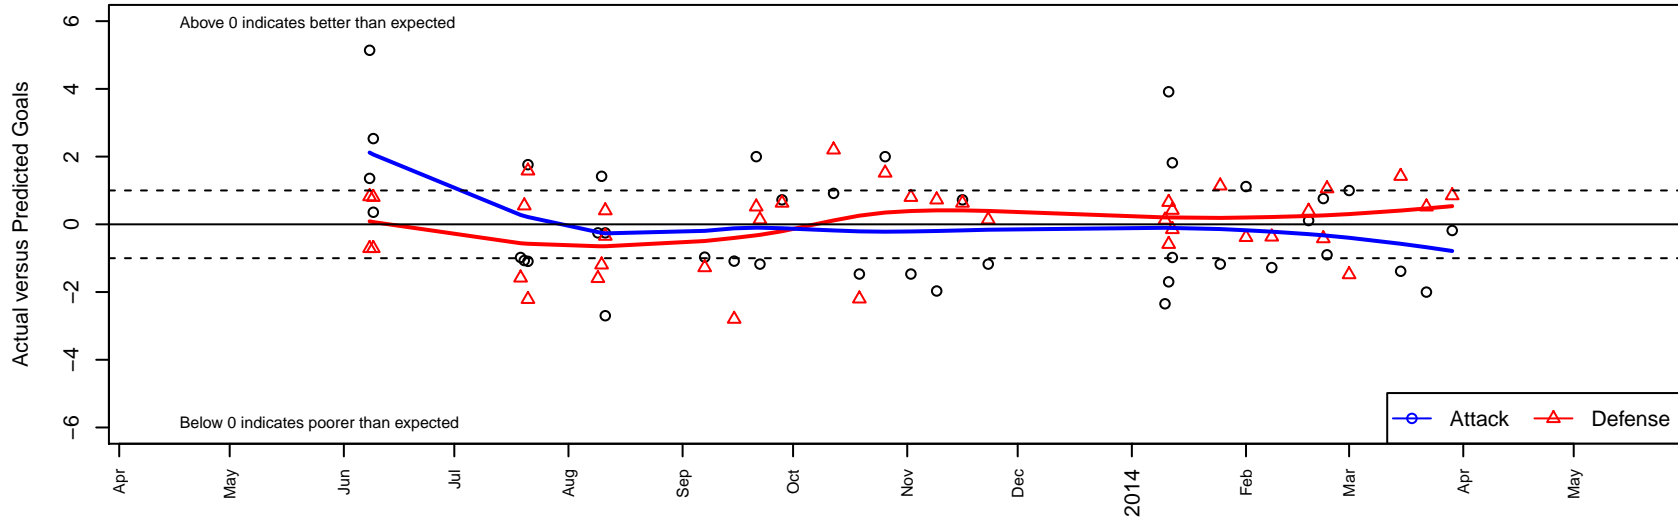

# Crossfire Premier C B02

Crossfire Premier SC

Redmond, WA

B02 total strength=606

attack=0.62 defense=0.42

fall league = RCL B02 Div 3, Spr RCL B02 Div 3

notes= Raftery 2013

alt names used:

CROSSFIRE PREMIER B02 RAFTERY (WA)

Crossfire Premier BU11 Raftery

Crossfire Premier B02-Raftery-C

Venues played:

Snohomish United Invit Gold U11

Nike Crossfire Challenge Silver 9v9 U11

River Jam Samba U11

RCL B02 Div 3

PacNW Winter Classic Premier II U11

Spr RCL B02 Div 3

Challenge Cup B02 Division 2 – Challenge 2

**Crossfire Premier C B02**  
**Dots are actual minus expected GF (blue circles) and GA (red triangles).**  
**Blue line is smoothed change in attack strength. Red is smoothed change in defense strength.**